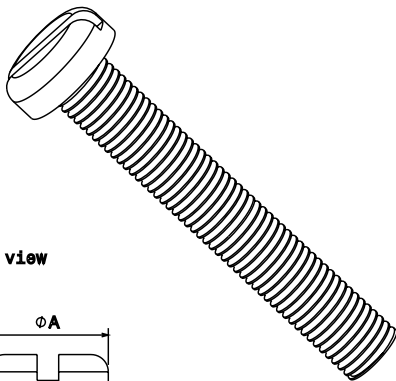

PRODUCT CODE: BM16
M4 X 16MM BRASS PAN HEAD SCREW

DESCRIPTION

Box Lid Screw - M4 Brass Pan Head Screws 16mm Length

FINISH

Self Colour

MATERIAL

Brass

PACKAGING

Packed in qty 100

ADDITIONAL NOTES

Conforms to BS EN61386-1
For use with metal and PVC conduit boxes

Isometric view

Side view

Code	A	B	C
BM6	7MM	6MM	4MM
BM10	7MM	10MM	4MM
BM12	7MM	12MM	4MM
BM16	7MM	16MM	4MM
BM20	7MM	20MM	4MM
BM25	7MM	25MM	4MM
BM30	7MM	30MM	4MM
BM35	7MM	35MM	4MM
BM40	7MM	40MM	4MM
BM50	7MM	50MM	4MM