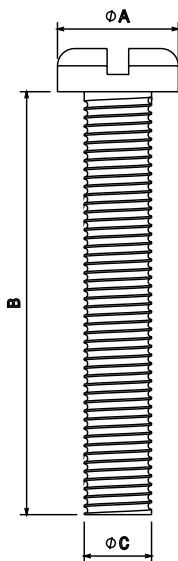

PRODUCT CODE: BM16
M4 X 16MM BRASS PAN HEAD SCREW

DESCRIPTION

Box Lid Screw - M4 Brass Pan Head Screws 16mm Length

FINISH

Self Colour

MATERIAL

Brass

PACKAGING

Packed in qty 100

ADDITIONAL NOTES

Conforms to BS EN61386-1
For use with metal and PVC conduit boxes

Isometric view

Side view

Code	A	B	C
BM6	7MM	6MM	4MM
BM10	7MM	10MM	4MM
BM12	7MM	12MM	4MM
BM16	7MM	16MM	4MM
BM20	7MM	20MM	4MM
BM25	7MM	25MM	4MM
BM30	7MM	30MM	4MM
BM35	7MM	35MM	4MM
BM40	7MM	40MM	4MM
BM50	7MM	50MM	4MM